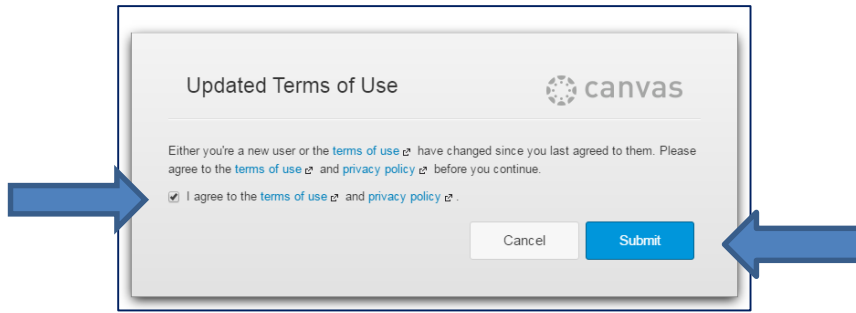

You will be sent an email prompting you to change your password.

Agree to Terms of Use (you only have to do this once!)