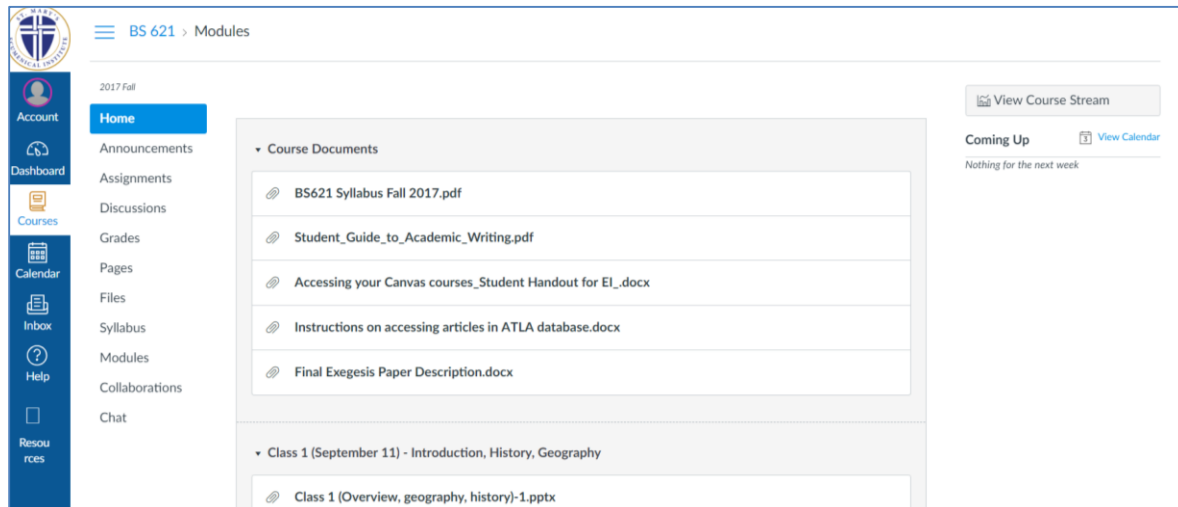

Course Home page

Resources & Help

Help

Canvas Quick-links
Instructions on how to submit an assignment within Canvas and view instructor feedback.

Writing Resources for Students
St. Mary's Writing Guide

The Knott Library
Search the library